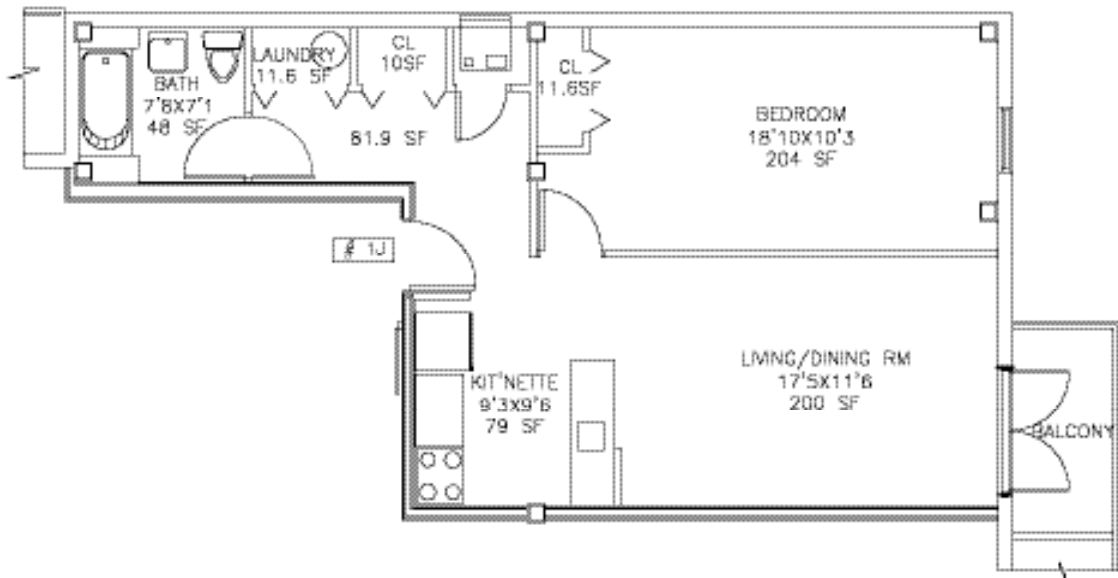

Sunset Cove Condominiums

UNIT 1J
1 BEDROOM UNIT
INTERIOR AREA = 711 SF

ALL DIMENSIONS ARE PROPOSED ACTUAL
DIMENSIONS OR PHYSICAL SHAPES MAY
CHANGE

BASEMENT FLOOR PLAN

KEY PLAN

BAR SCALE